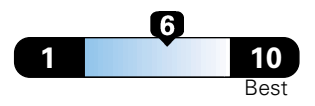

Smog Rating (tailpipe only)

This vehicle emits 358 grams CO2 per mile. The best emits 0 grams per mile (tailpipe only). Producing and distributing fuel also creates emissions; learn more at fuel economy.gov.

Actual results will vary for many reasons, including driving conditions and how you drive and maintain your vehicle. The average new vehicle gets 27 MPG and cost $7,500 to fuel over 5 years. Cost estimates are based on 15,000 miles per year at $2.70 per gallon. MPGe is miles per gasoline gallon equivalent. Vehicle emissions are a significant cause of climate change and smog.

fuel economy.gov

Calculate personalized estimates and compare vehicles